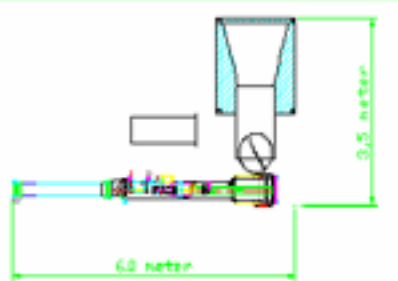

5

- 5 Vacuum pump, 200l tank, 3.0 Kw
- 6 Inverter for vacuum pump motor 3 kw
- 4 Conveyor L 2000 x 200 mm
- 3 Peatbunker 56L
- 2 Tool for Ø 80 - 120
- 1 Pot automat with 1 pipe

Pot height adjustable up to 240 mm  
 Capacity 2000 pot per hour  
 Serial no  
 Int. order no

**Local supply:**

Power: 3 x 400 + 0 + ground  
 50/60 Hz  
 Fuse: 16 amp  
 Air: 400 L/min  
 Pressure: 6 bar

Option 1

Option 2

Erno <b>Transplant System</b> <b>T H301 Paper Pot machine</b>	Typing no. <b>LO609201</b>
	Model :
 Søstemarksvej 20 - DK 6715 Søborg N Tel. +45 76 14 76 76 - Fax +45 76 14 76 60	Overbyr :
	Anl. :
	: