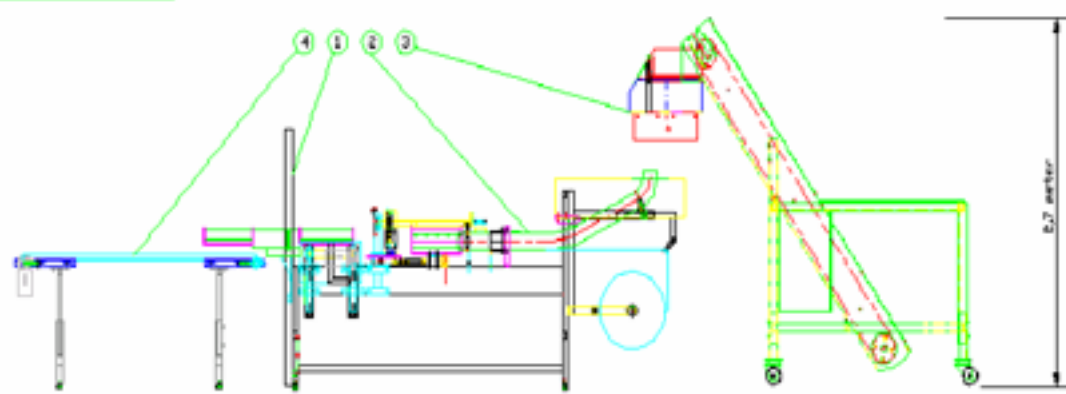

5

- 5 Vacuum pump, 200l tank, 3.0 Kw
- 6 Inverter for vacuum pump motor 3 kw
- 4 Conveyor L 2000 x 200 mm
- 3 Peatbunker 56L
- 2 Tool for Ø 80 - 120
- 1 Pot automat with 1 pipe

Pot height adjustable up to 240 mm  
 Capacity 2000 pot per hour  
 Serial no  
 Int. order no

**Local supply:**

Power: 3 x 400 + 0 + ground  
 50/60 Hz  
 Fuse: 16 amp  
 Air: 400 L/min  
 Pressure: 6 bar

Option 1

Option 2

Erno <b>Transplant System</b> <b>T H301 Paper Pot machine</b>	Typing no. <b>LO609201</b>
	Model :
 Søstemarksvej 20 - DK 6715 Søborg N Tel. +45 76 14 76 76 - Fax +45 76 14 76 60	Overbyr :
	Anl. :
	: